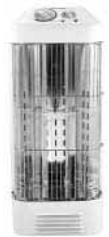

Vertical Quartz Heater

Rotary dial for dual 750/1500 watts with dual speed fan. Adjustable thermostat. Auto safety overheat caution light. Power indicator light. Tip over cut off switch. Built-in handle. Flame retardant plastic console. White.

Stock No.	Mfr. No.	Unit of Meas.	Order Multiple	Wgt.	Unit Price
6087209	QTV-22	EA	1	11.0	51.99

Heater & Fan

3 heat settings 600/900/1500W. Fan only setting. Adjustable thermostat comfort control. Auto Resettable thermal cutoff and thermal fuse built-in. Power indicator. Carry handle. Cool touch housing. Off-white.